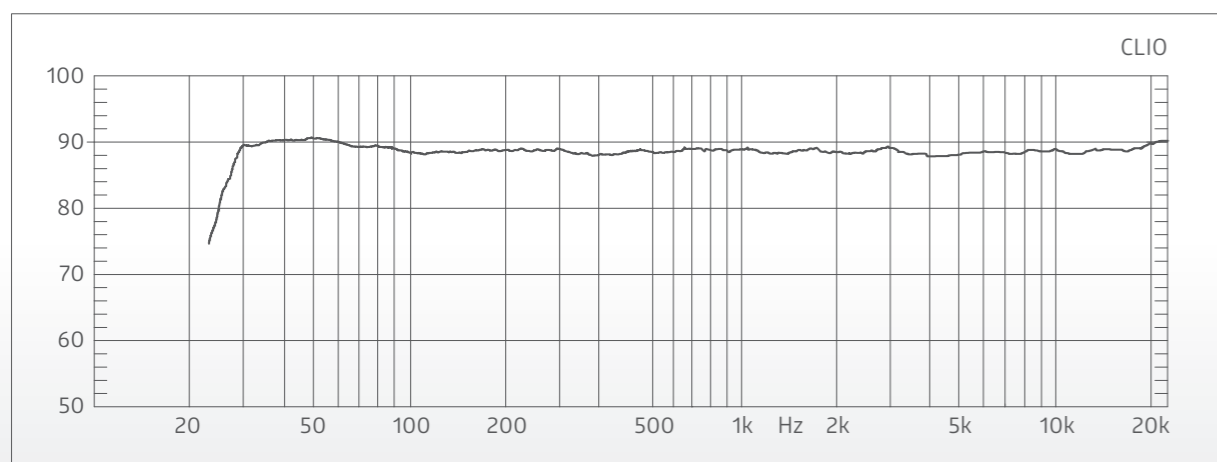

Frequency response in anechoic room